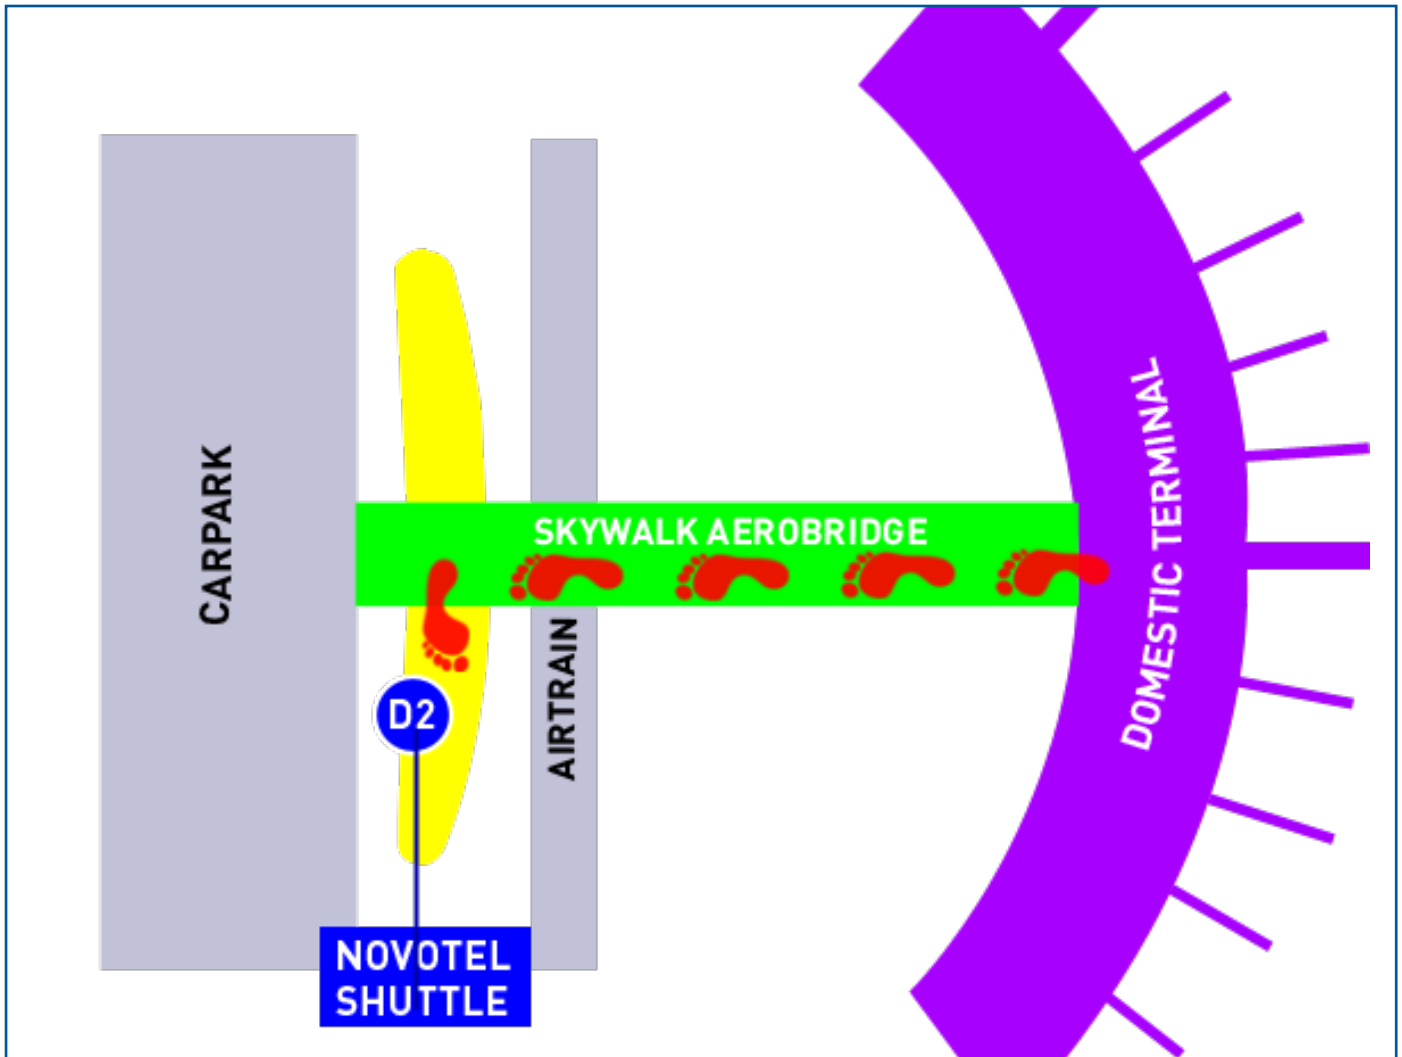

Coach Area - Zone D2 Blue

From the domestic terminal walk along the skywalk until you reach the signs for the coach area, turn left and travel down the escalator. The shuttle will park at Zone D2 Blue.