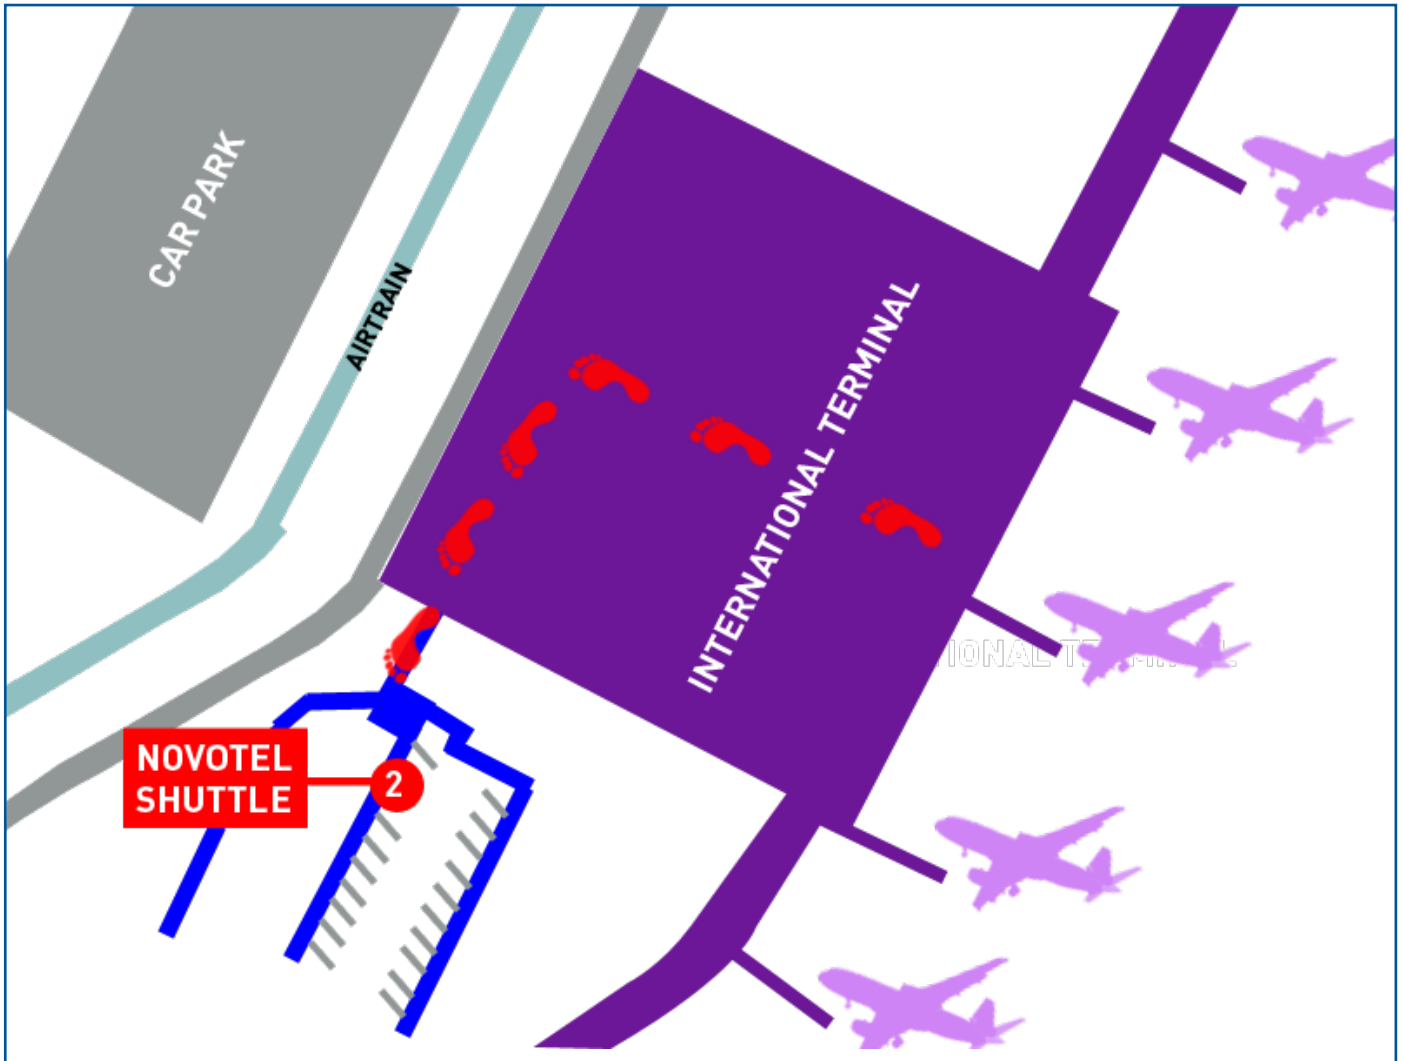

Coach Area - Zone D2 Blue

From the domestic terminal walk along the skywalk until you reach the signs for the coach area, turn left and travel down the escalator. The shuttle will park at Zone D2 Blue.

As soon as you clear customs, turn left and walk to the end of the arrivals hall, follow the signs to Coach and Bus Transfers, follow the sign to Bay 2.

Novotel Brisbane Airport

6-8 The Circuit, Brisbane Airport QLD 4007