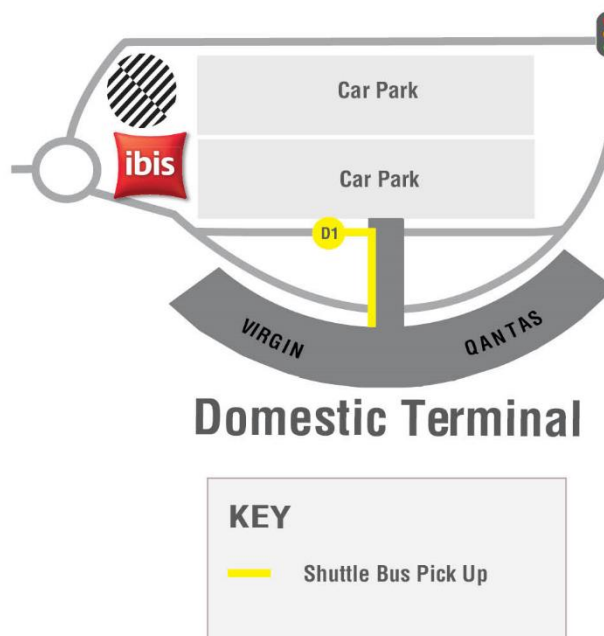

NOVOTEL BRISBANE AIRPORT SHUTTLE SERVICES AND TRANSFERS

Redy2Go Brisbane Airport Shuttle Service:

The Novotel Brisbane Airport shuttle service runs on a scheduled loop service between the hours of 4am and 11pm.

Skygate Terminal Bus:

Outside of our shuttle operating hours, we recommend catching the free Skygate Terminal Bus service between the airport terminals and Skygate (Novotel Brisbane Airport is located in Skygate). The bus is operated by Brisbane Airport and drops off at Woolworths which is just a short walk across the car park to the hotel.

Domestic Terminal – Pick up and drop off point:

Coach Area - Zone D1 Blue:

From the domestic terminal walk along the skywalk aerobridge until you reach the signs for the coach area, turn left and travel down the escalator. The shuttle will park at Zone D1 Blue, which will have the Brisbane Airport Hotels listed (see the following page for images).

International Terminal – Pick up and drop off point:

As soon as you clear customs, turn left and walk to the end of the arrivals hall, follow the signs to Hotel and Conference Centre Bus, follow the path right to the end and the pick-up area will be on your left.