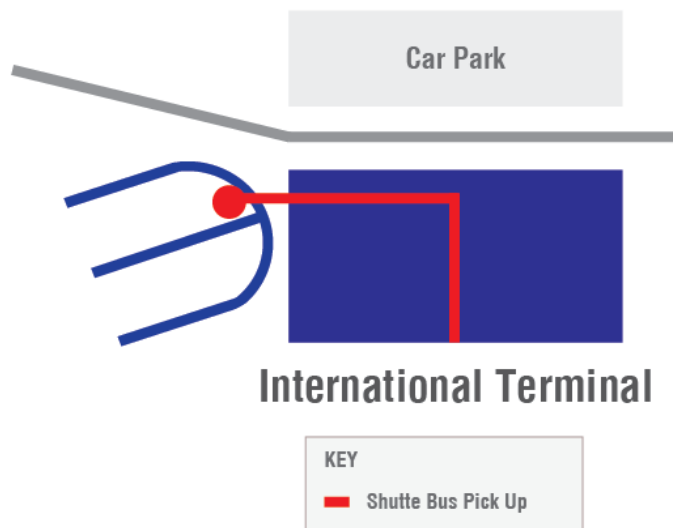

Domestic Terminal – Pick up and drop off point:

Coach Area - Zone D1 Blue:

From the domestic terminal walk along the skywalk aerobridge until you reach the signs for the coach area, turn left and travel down the escalator. The shuttle will park at Zone D1 Blue, which will have the Brisbane Airport Hotels listed (see the following page for images).

International Terminal – Pick up and drop off point:

As soon as you clear customs, turn left and walk to the end of the arrivals hall, follow the signs to Hotel and Conference Centre Bus, follow the path right to the end and the pick-up area will be on your left.