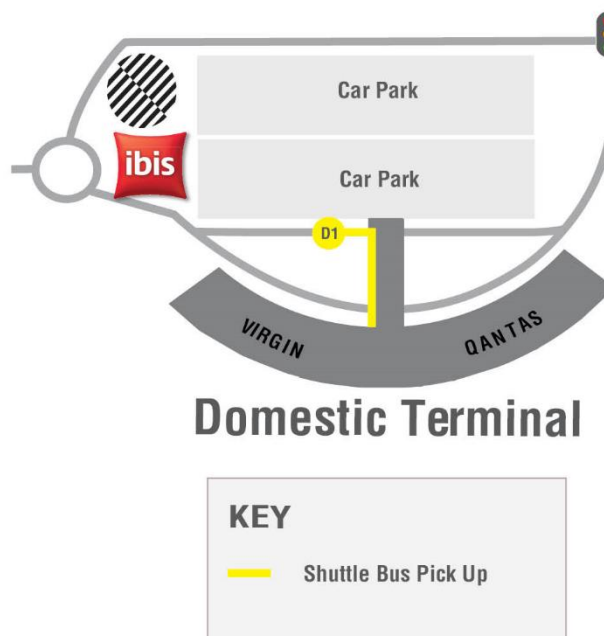

NOVOTEL BRISBANE AIRPORT SHUTTLE SERVICES AND TRANSFERS

Redy2Go Brisbane Airport Shuttle Service:

The Novotel Brisbane Airport shuttle service runs on a scheduled loop service between the hours of 4am to 10.40am and then again from 4pm to 10.40pm.

SEE FOLLOWING PAGES FOR SHUTTLE PICK-UP LOCATIONS & PICK-UP/DROP OFF SCHEDULE

Skygate Terminal Bus:

Outside of our shuttle operating hours, we recommend catching the free Skygate Terminal Bus service between the airport terminals and Skygate (Novotel Brisbane Airport is located in Skygate). The bus is operated by Brisbane Airport and drops off at Woolworths which is just a short walk across the car park to the hotel.

Domestic Terminal – Pick up and drop off point:

Coach Area - Zone D1 Blue:

From the domestic terminal walk along the skywalk aerobridge until you reach the signs for the coach area, turn left and travel down the escalator. The shuttle will park at Zone D1 Blue, which will have the Brisbane Airport Hotels listed (see the following page for images).

International Terminal – Pick up and drop off point:

As soon as you clear customs, turn left and walk to the end of the arrivals hall, follow the signs to Hotel and Conference Centre Bus, follow the path right to the end and the pick-up area will be on your left.