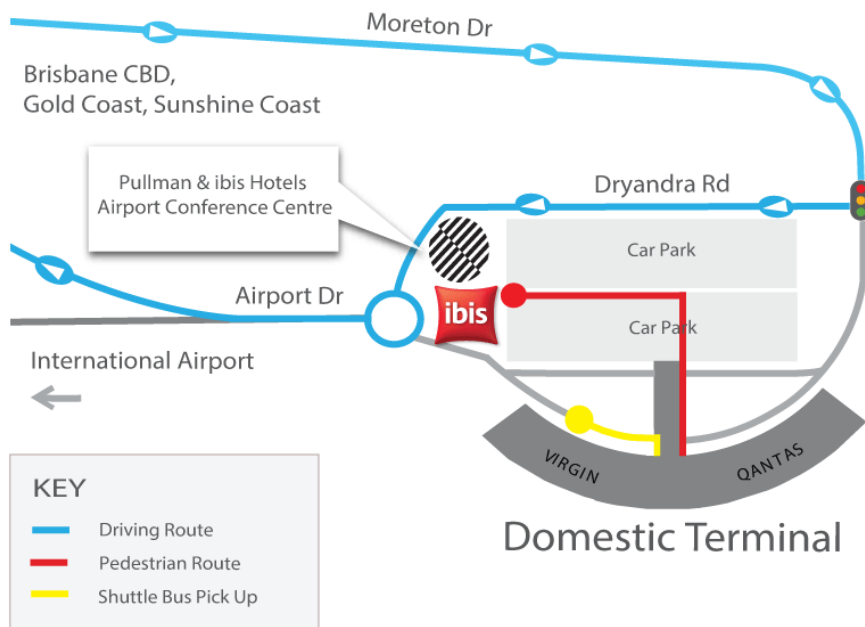

The shuttle stops at the Pullman & ibis Brisbane Airport and both the Domestic and International Terminals (see over page for detailed timetable).

Please see over page for pick up and drop off locations at the Terminals.

SEE FOLLOWING PAGES FOR MORE INFORMATION

Skygate Terminal Bus:

Alternatively, we recommend the free Skygate Terminal Bus service between the airport terminals and Skygate (Novotel Brisbane Airport is located at Skygate). The bus is operated by Brisbane Airport and drops off at Woolworths which is just a short walk across the road to the hotel.

Redy2Go Domestic Terminal – pick up and drop off locations:

From the domestic terminal walk to outside of the Virgin Domestic Terminal (*look for the purple Virgin Premium Entry sign*) and head to the pick up location directly in front of this area. The shuttle will park at the end of the Con-X-ion bus area (see the below for images).

Redy2Go International Terminal – pick up and drop off locations:

As soon as you clear customs, turn left and walk to the end of the arrivals hall, follow the signs to Hotel and Conference Centre Bus, follow the path right to the end and the pick up area will be on your left.