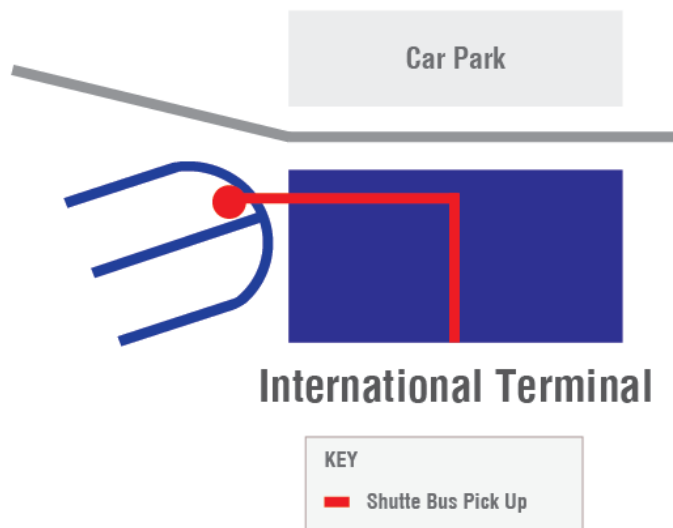

SEE FOLLOWING PAGES FOR MORE INFORMATION

Skygate Terminal Bus:

Alternatively, we recommend the free Skygate Terminal Bus service between the airport terminals and Skygate (Novotel Brisbane Airport is located at Skygate). The bus is operated by Brisbane Airport and drops off at Woolworths which is just a short walk across the road to the hotel.

Redy2Go Domestic Terminal – pick up and drop off locations:

From the domestic terminal walk to outside of the Virgin Domestic Terminal (*look for the purple Virgin Premium Entry sign*) and head to the pick up location directly in front of this area. The shuttle will park at the end of the Con-X-ion bus area (see the below for images).

Redy2Go International Terminal – pick up and drop off locations:

As soon as you clear customs, turn left and walk to the end of the arrivals hall, follow the signs to Hotel and Conference Centre Bus, follow the path right to the end and the pick up area will be on your left.